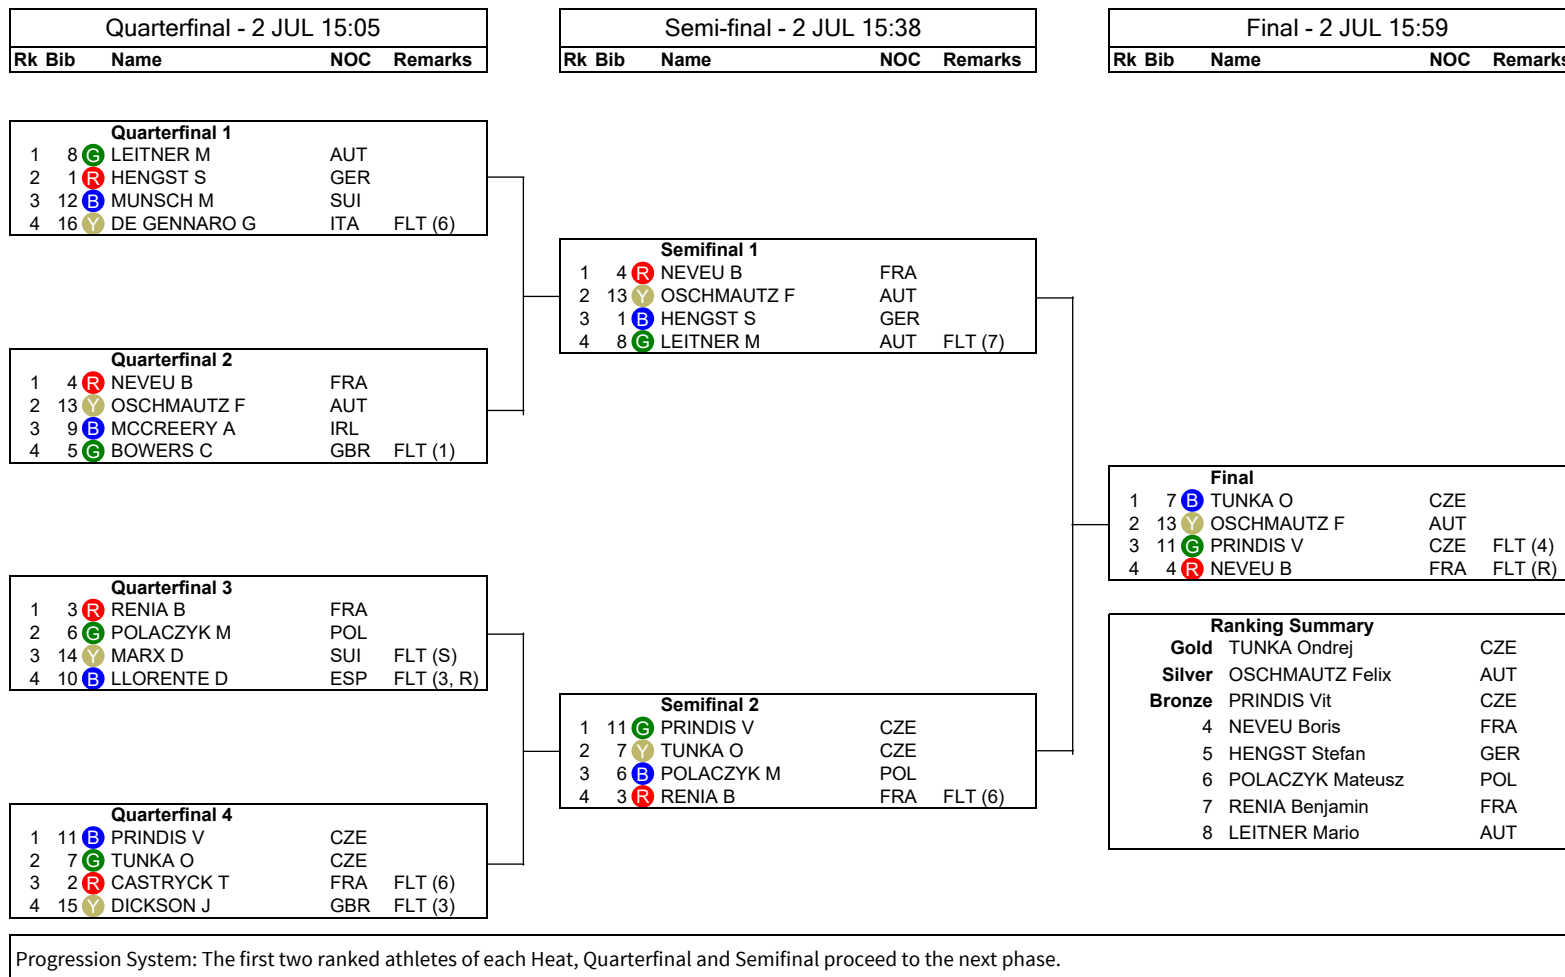

Brackets

Legend:

B Blue
G Green

FLT (n) Fault (gate number)
R Red

FLT (R) Fault (boat roll)
Rk Rank

FLT (S) Fault (false start)
Y Yellow